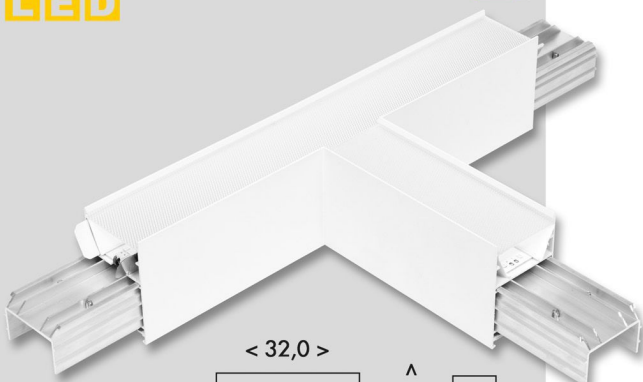

NOVINKA
LED

DONAR

< 19,2 >

> 7,0

< 5,0 >

8W 880lm

NOVINKA
LED

DONAR